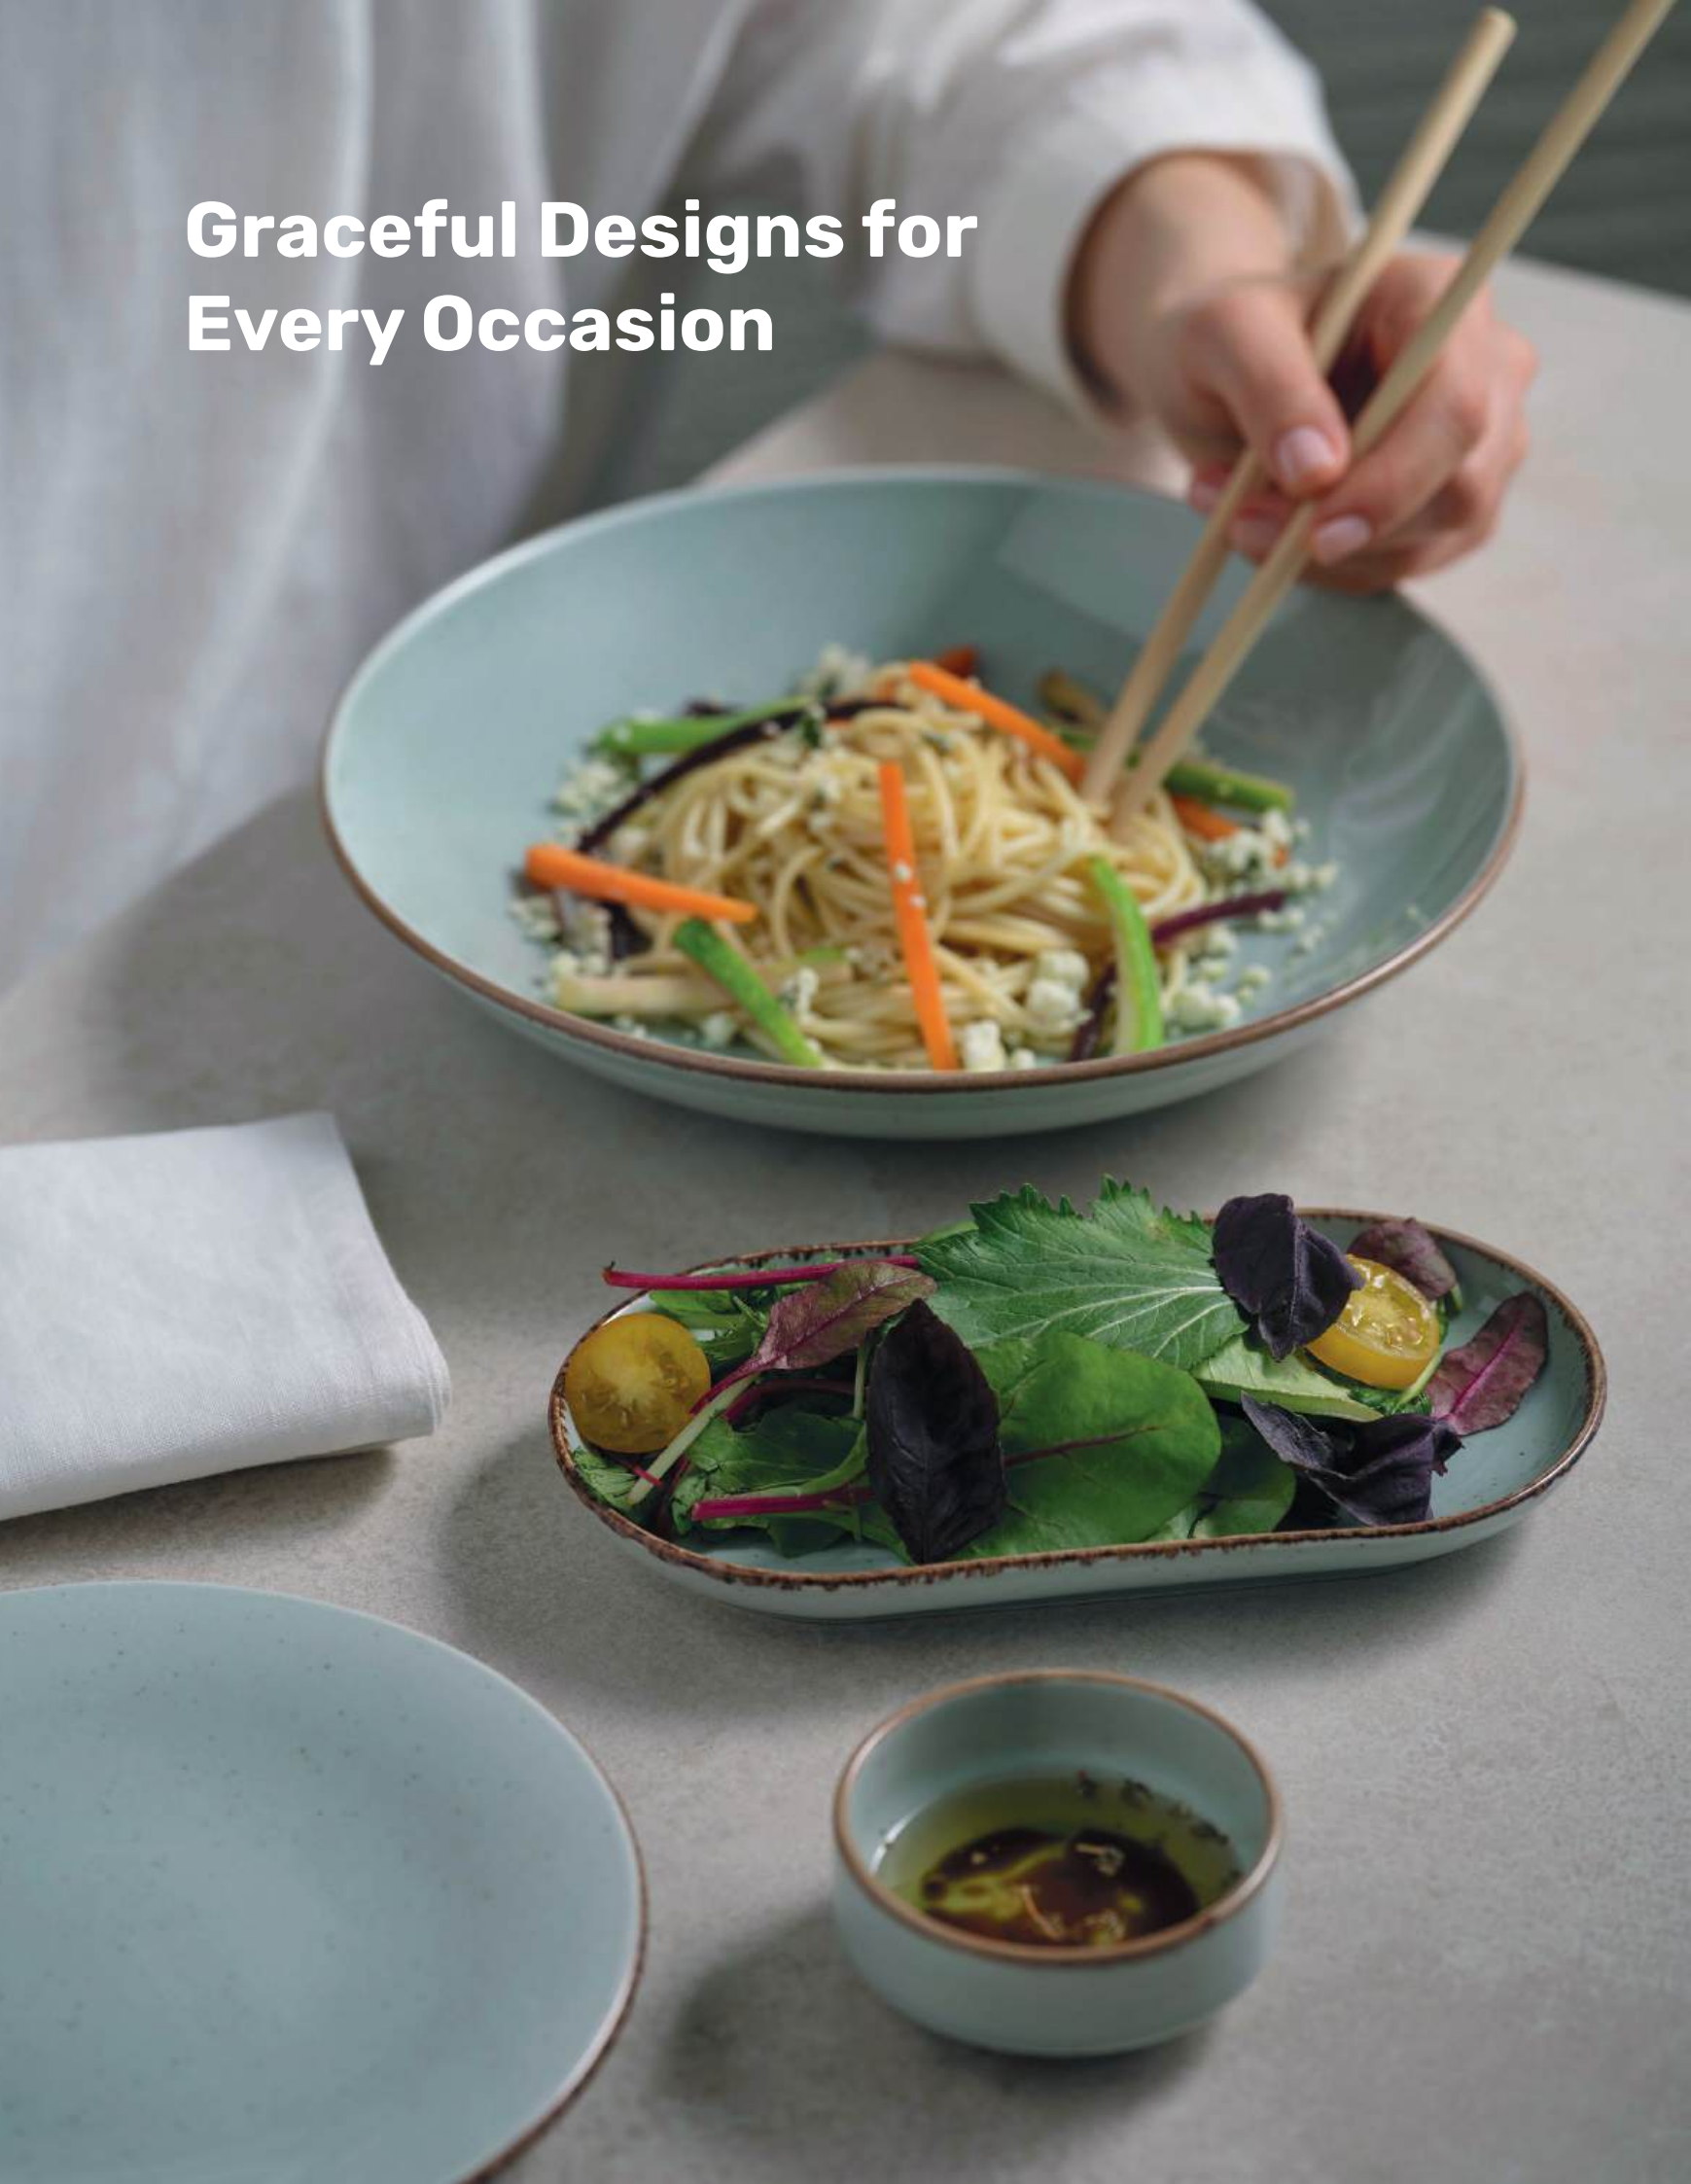

Graceful Designs for Every Occasion

PARIS BOWLS

Item code	cm	inch	pcs
GBSPAR17KKVC242	17	6 3/4	12
GBSPAR19KKVC242	19	7 1/2	12