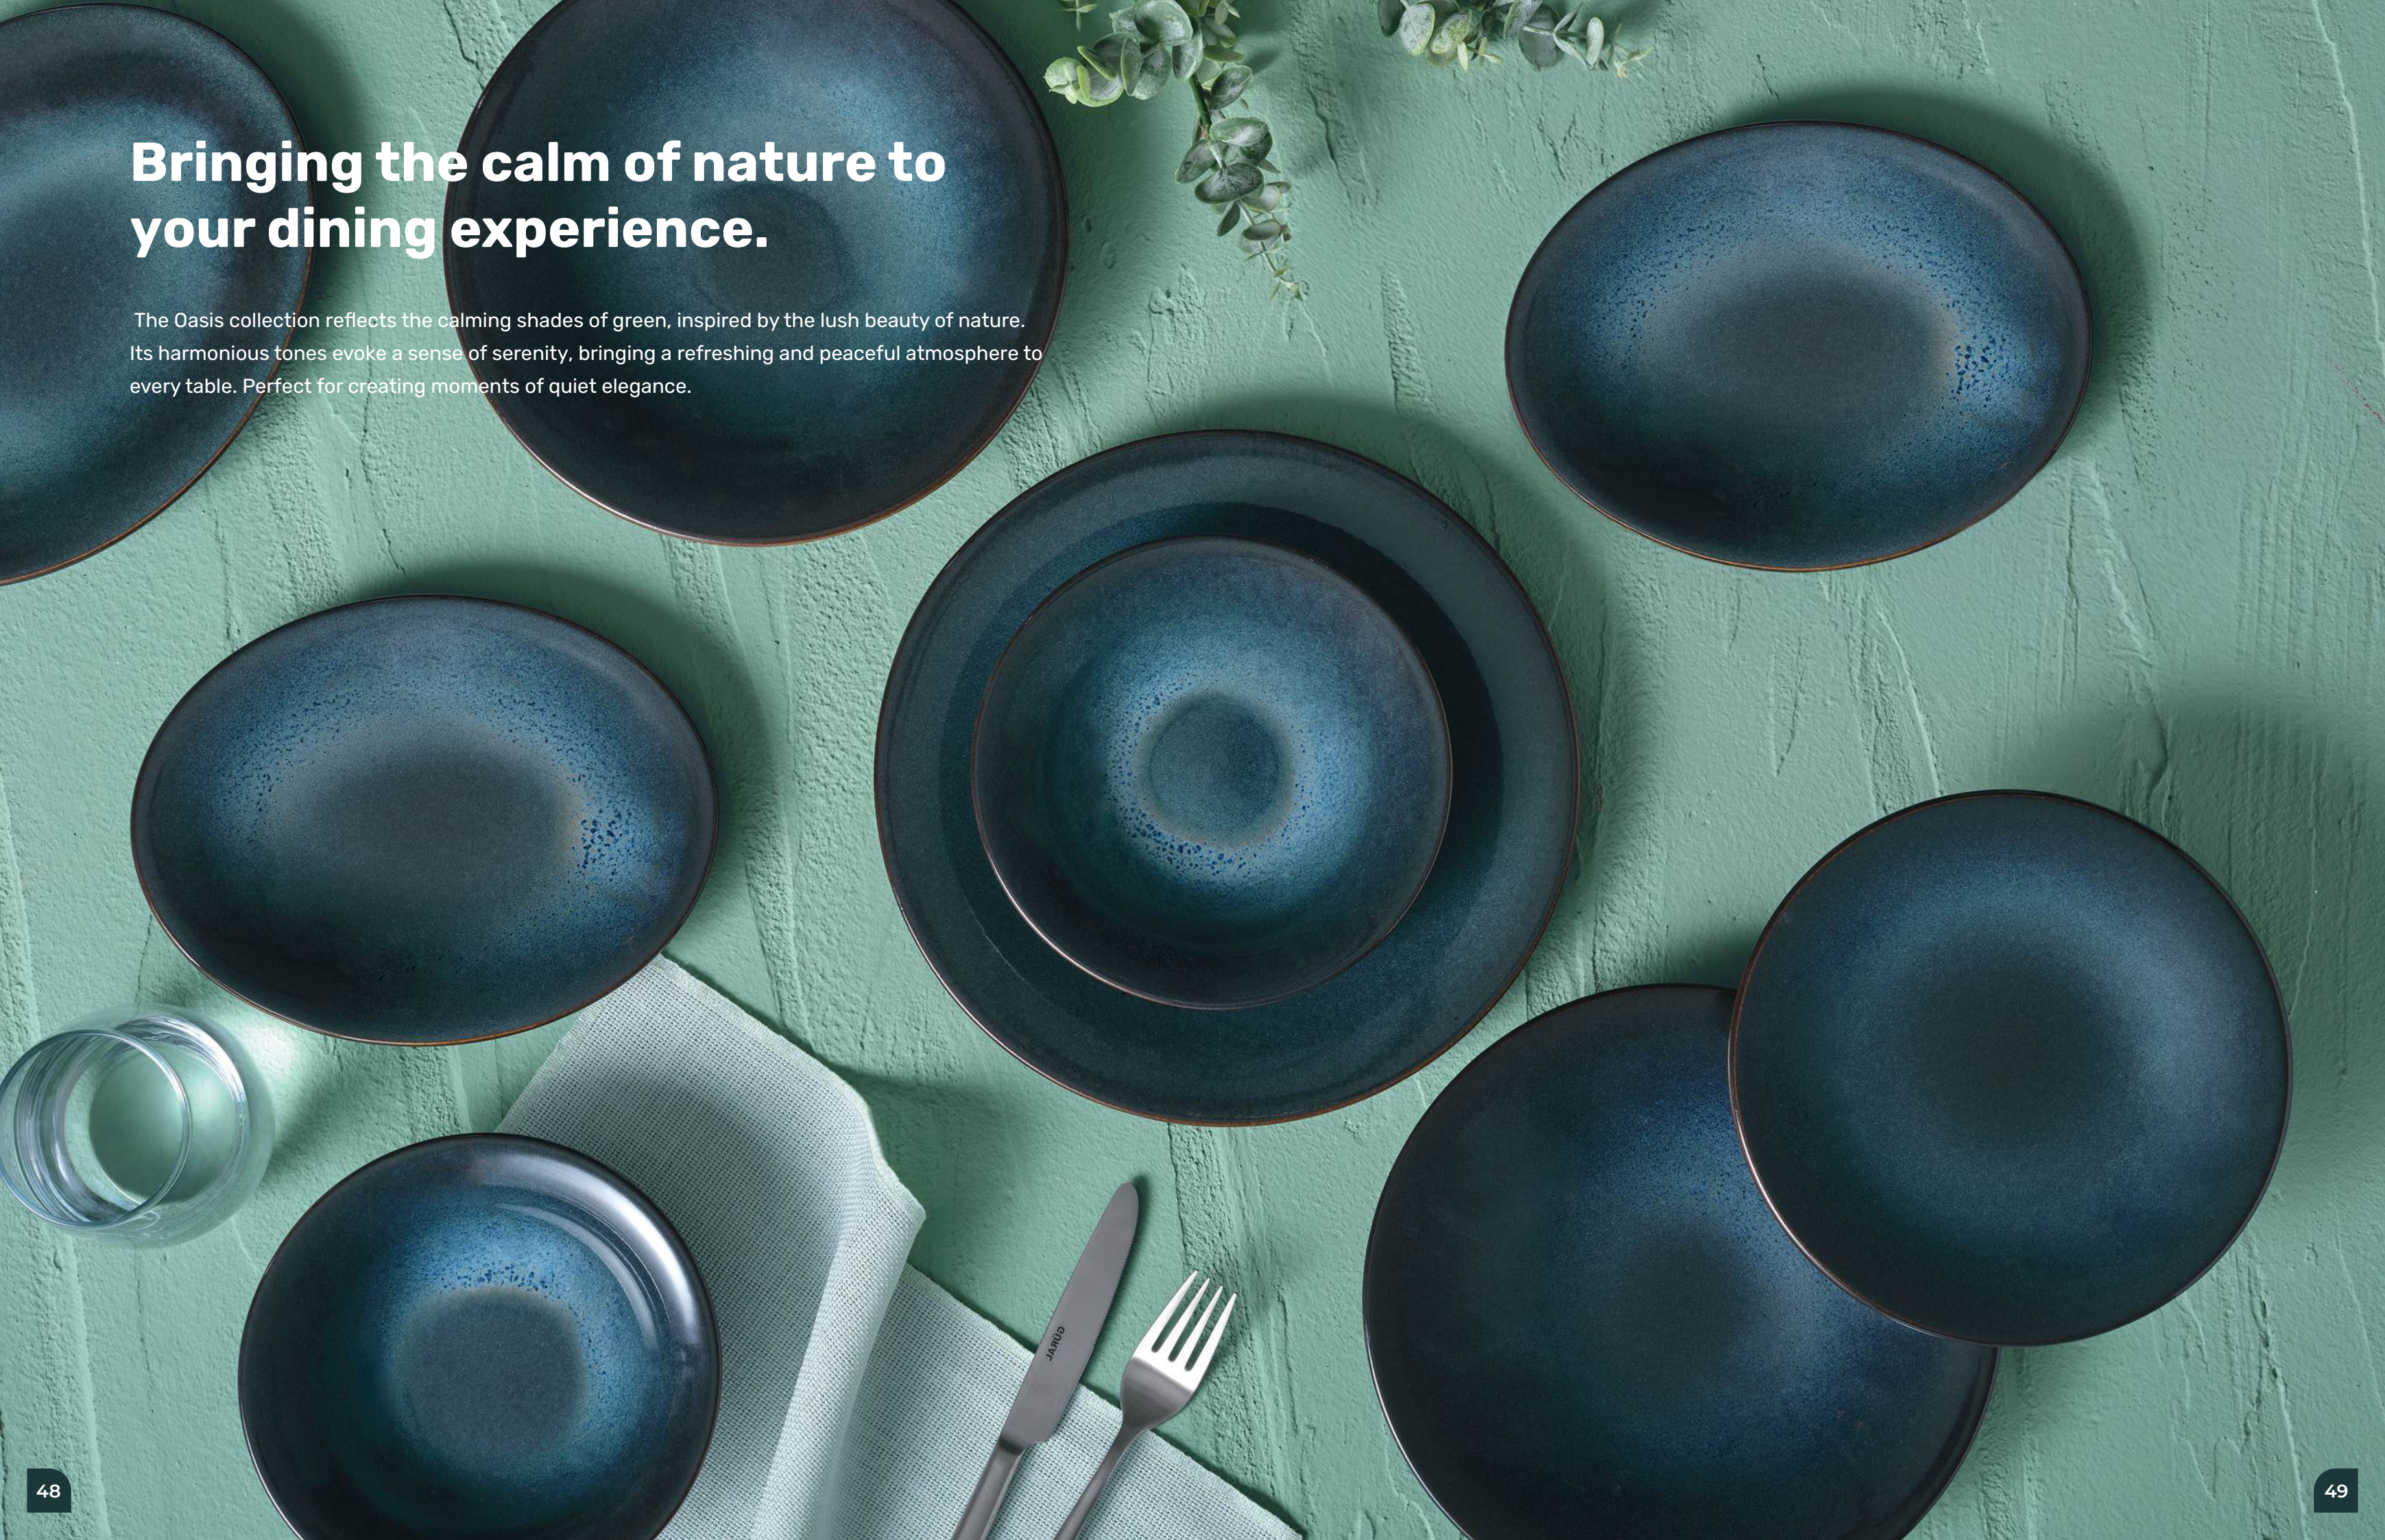

Bringing the calm of nature to your dining experience.

The Oasis collection reflects the calming shades of green, inspired by the lush beauty of nature. Its harmonious tones evoke a sense of serenity, bringing a refreshing and peaceful atmosphere to every table. Perfect for creating moments of quiet elegance.